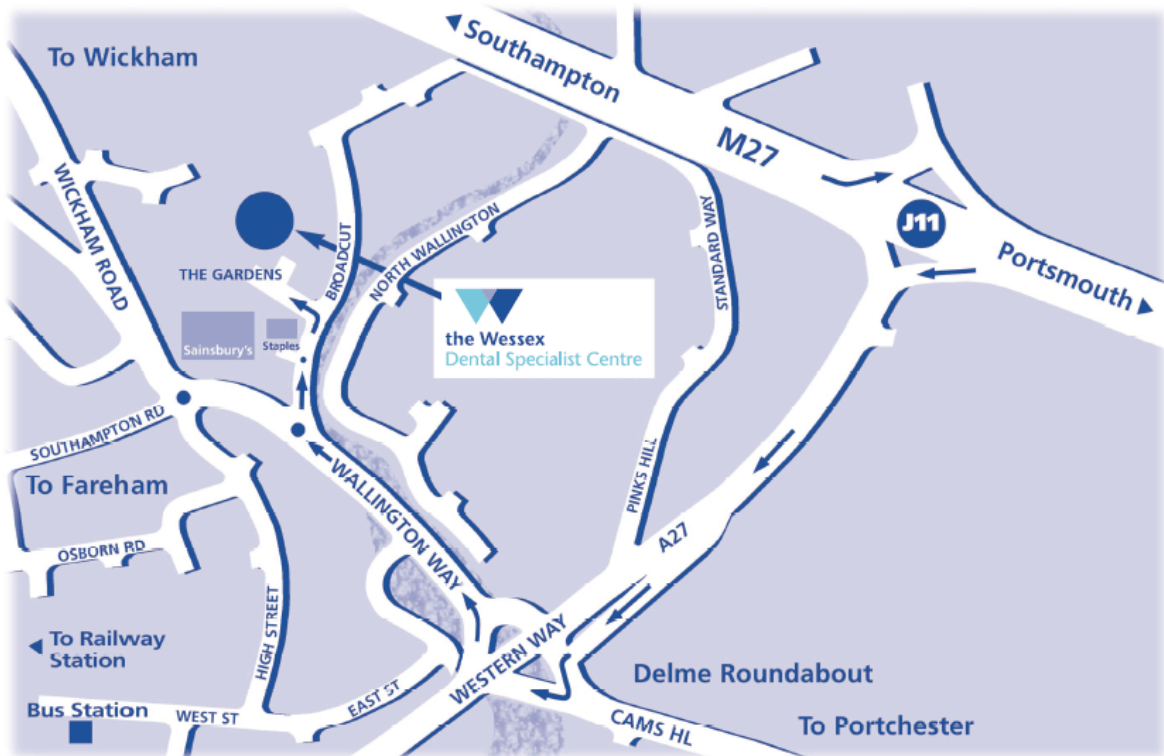

THE WESSEX

DENTAL SPECIALIST CENTRE

How to find us

If you require walking directions or bus or train route information, please contact the Reception Team on 01329 226470 who can provide this information to you.

If you require any assistance in locating the Centre, please contact the Reception Team on 01329 226470